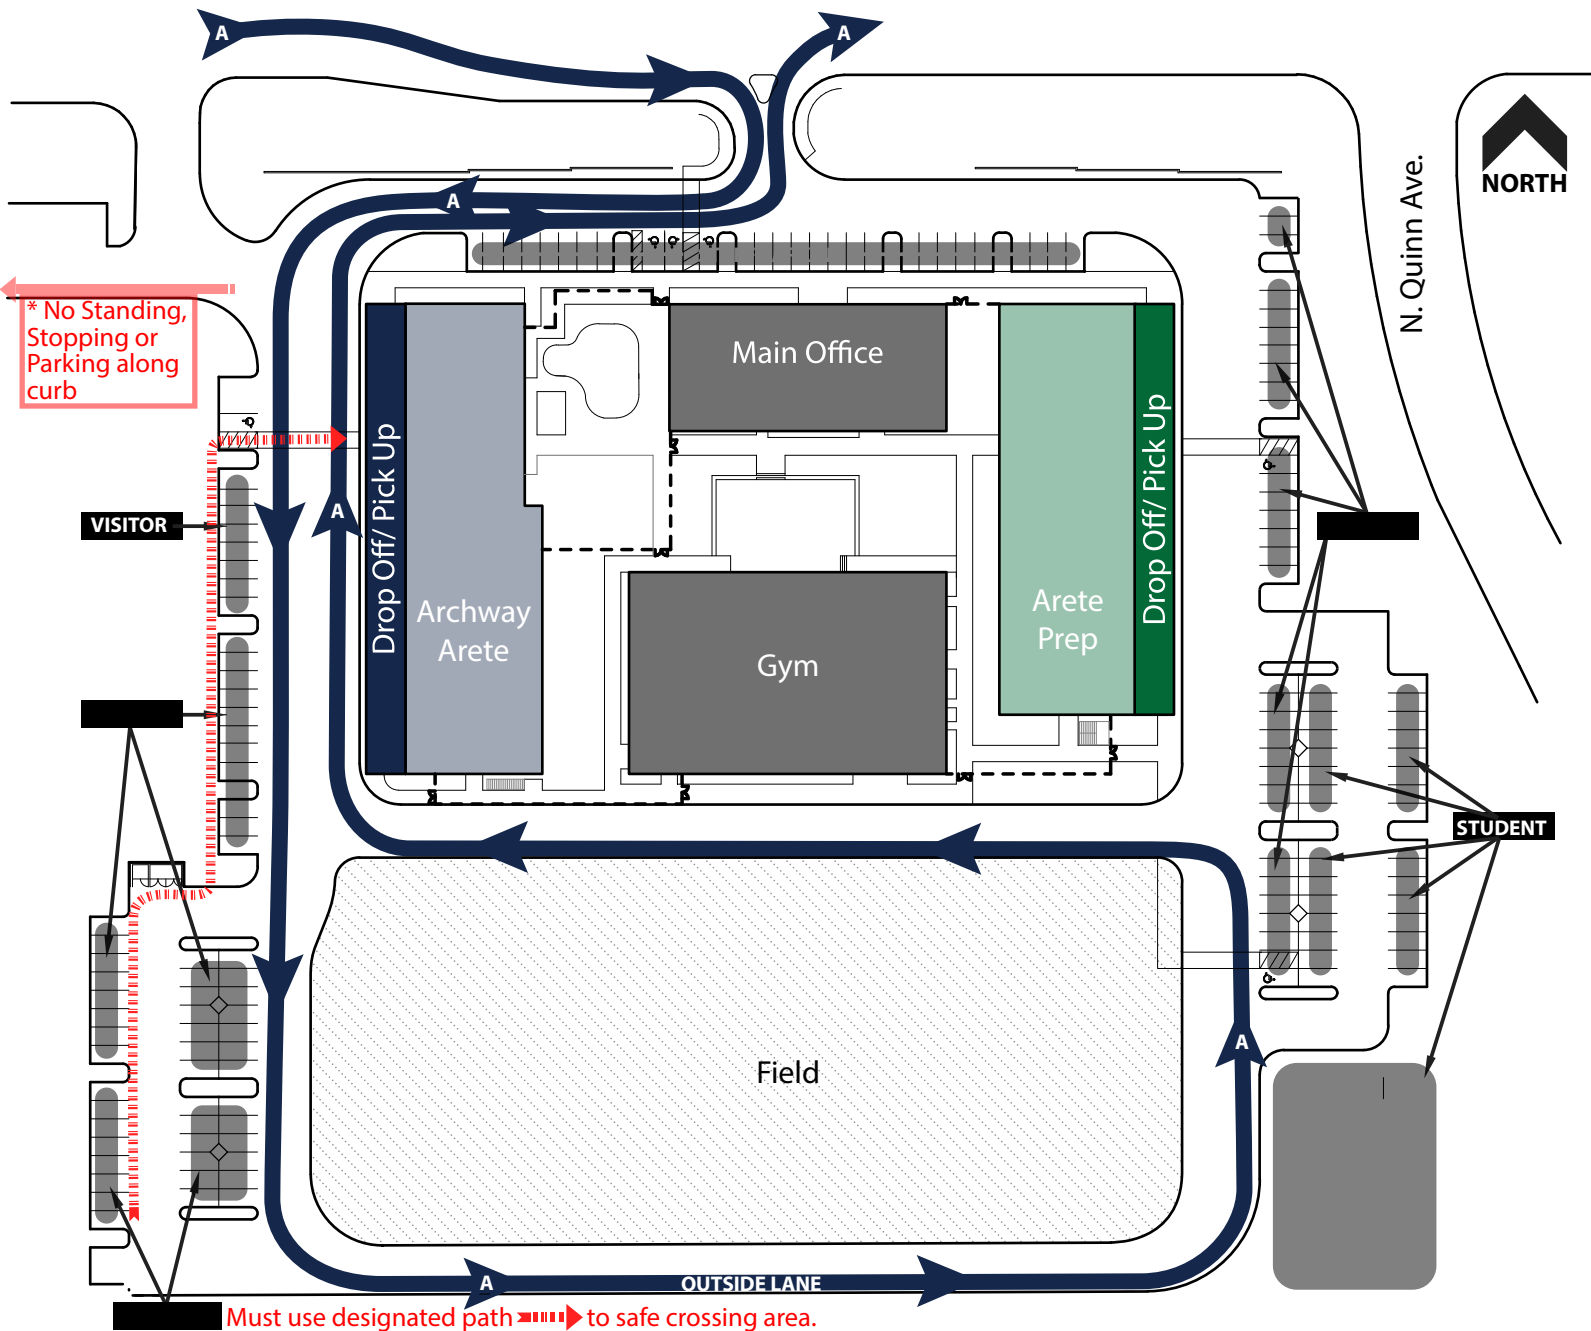

4525 East Baseline Road, Gilbert, AZ 85234 | (480) 222-4233

2:45 Pickup Archway K-2nd

Baseline Road

** For the safety of our students, faculty and visitors,*
NO LEFT TURNS IN OR OUT

Baseline Road

4525 East Baseline Road, Gilbert, AZ 85234 | (480) 222-4233

3:05 Pickup

Archway 3rd-5th & K-2nd Siblings

LANE A **ARCHWAY**

Baseline Road

* For the safety of our students, faculty and visitors,
NO LEFT TURNS IN OR OUT

Baseline Road

3:20 Pickup

Archway/Prep Sibling and Prep

LANE A ARCHWAY
LANE B PREP

Baseline Road

* For the safety of our students, faculty and visitors,
NO LEFT TURNS IN OR OUT

Baseline Road